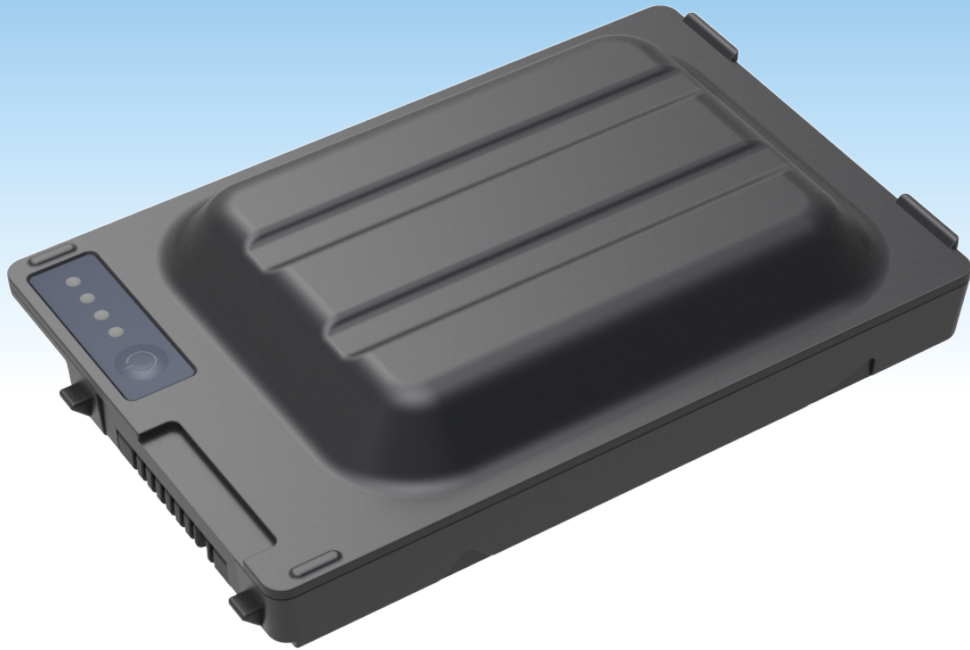

Extended Battery

Product Features:

- Compatible with UW20 / UW55 Series Tablet PCs
- Easy installation
- Water Proof
- Intelligent power indicator

UC-BE55

Specification:

Dimensions	109.8 x 72.8 x 21.4 mm
Weight	186 g
Voltage / Capacity	3000 mAh / 33.3Wh
Indicator light	Intelligent power indicator
Discharging	-20°C~ +55°C
Certification	IEC 62133 UL 2045 UN 38.3